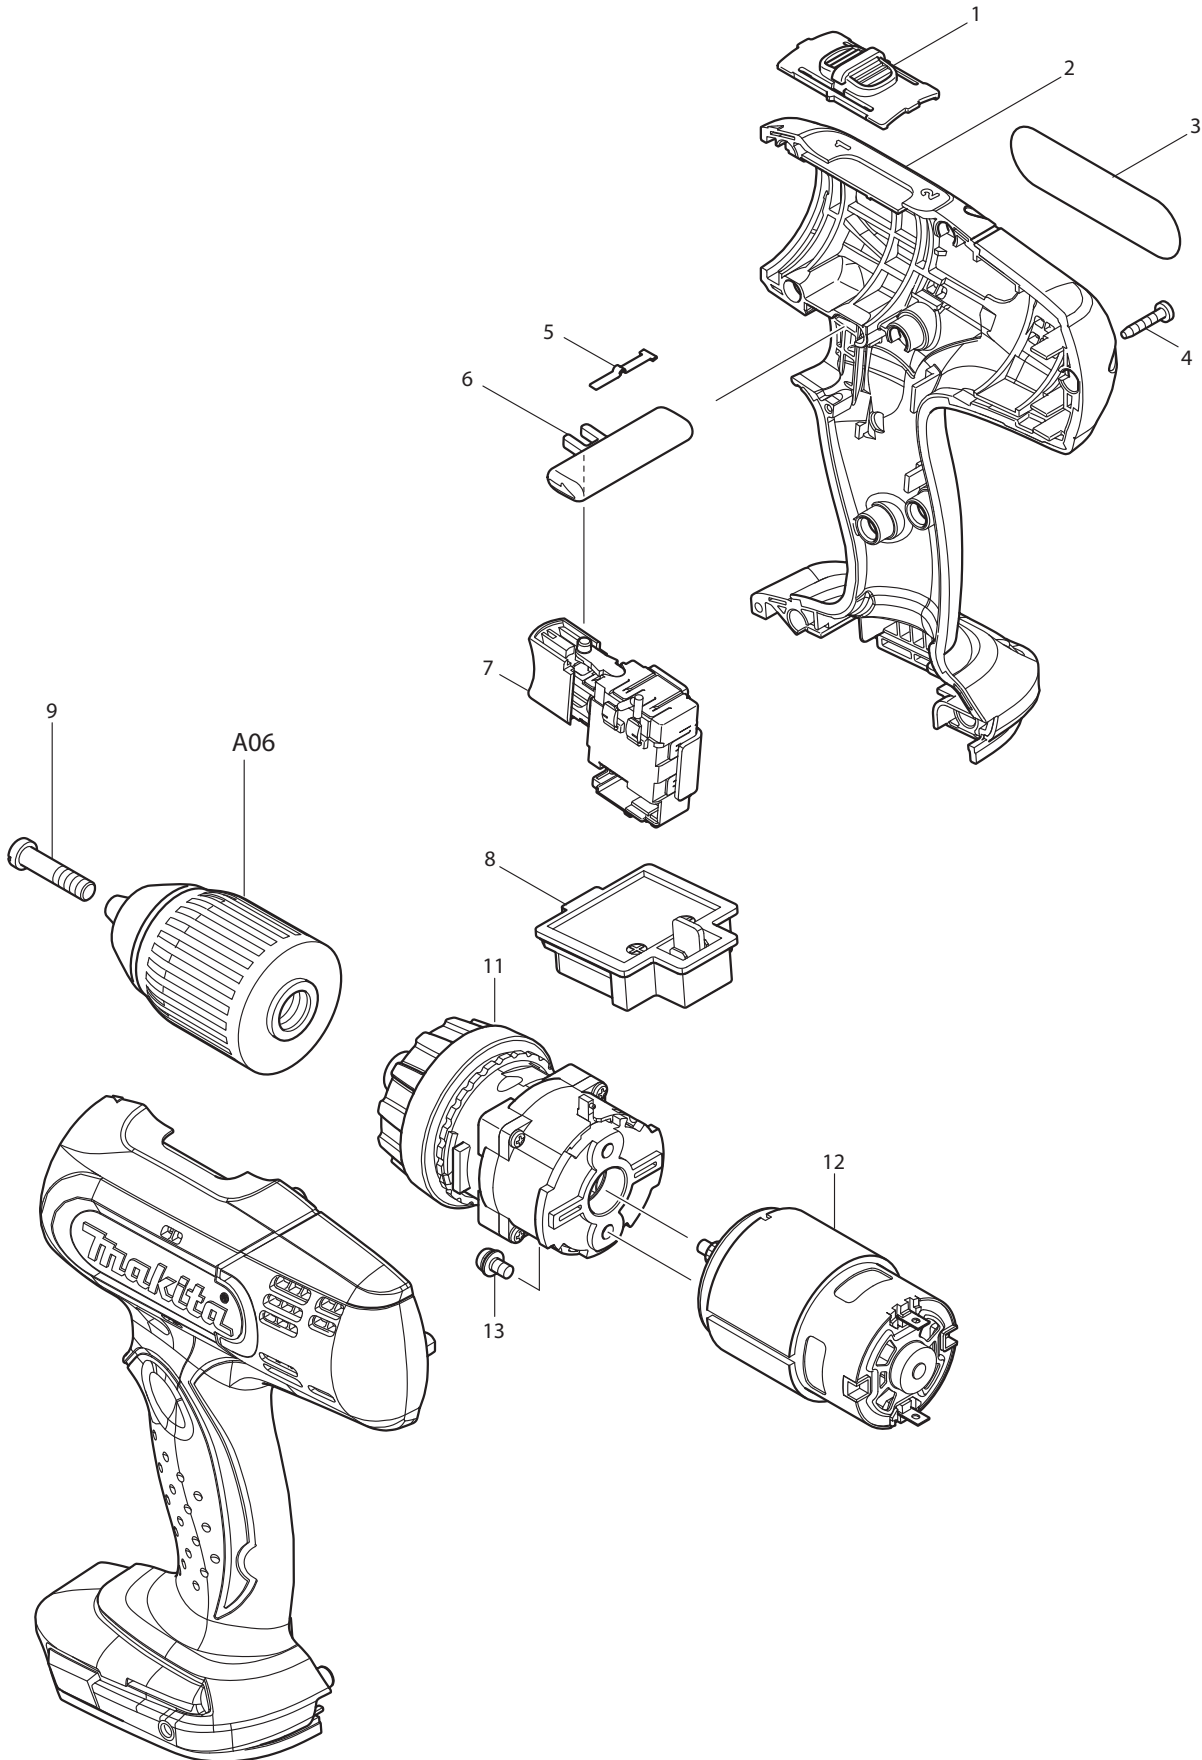

11 - 2013
DDF453SYE
18V 1/2" DRIVER DRILL

Item No	Type	Sub	Part No	Description	Qty	Unit
001			125310-5	SPEED CHANGE LEVER ASS'Y	1	PC.
		INC.	231433-0	COMPRESSION SPRING 4	2	PC.
002			187363-2	HOUSING SET	1	SET
003			815G82-9	NAME PLATE F/DDF453	1	PC.
004			266130-9	TAPPING SCREW BIND PT 3X16	9	PC.
005			232182-2	LEAF SPRING	1	PC.
006			419250-0	F/R CHANGE LEVER	1	PC.
007			632A24-0	SWITCH UNIT	1	PC.
008			643852-2	TERMINAL	1	PC.
009	2		251468-5	* - FLAT HEAD SCREW M6X22	1	PC.
011			125483-4	GEAR ASS'Y	1	PC.
012			629834-8	DC MOTOR	1	PC.
013			911108-4	PAN HEAD SCREW M4X8	2	PC.
100			251314-2	+ SCREW M4X12 (FOR HOOK)	1	PC.
200			654281-4	RECEPTACLE	2	PC.
C01			870650-3	CARTON F/DDF453SYE	1	PC.
E01	2		802J50-9	CAUTION LABEL (W/NO BATTERY NO.)	1	PC.

SERVICE CHANGES

1. Changes on Drill chuck

(T/I# A6874)

Item No.	Description	Type 1	Type 2
g	FLAT HEAD SCREW M6X26 >FLAT HEAD SCREW M6X22	251472-4	251468-5
A06	KEYLESS DRILL CHUCK	763193-1	766027-7

Above parts are completely interchangeable as a set.